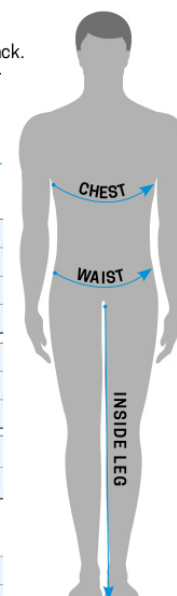

How to measure yourself

Chest: Measure around the fullest part of your chest at the under arm point, ensuring tape measure is level across the back.

Waist: Measure with a tape measure around your natural waist line, this is where your pants sit. Do not measure over your waistband of the pants you are wearing! You should measure for a firm yet comfortable fit against the skin.

Inside Leg: Measure from the fork of the seams under your crotch down to the top of the heel of your shoe, this should be about 1cm from the floor.

Tornado coldkilla WORKHORSE ACE

Overalls	4	5	6	7	8	9	10	11	12	13	14
Chest (cm)	92	97	102	107	112	117	122	127	132	137	142
Waist (cm)	82	87	92	97	102	107	112	117	122	127	132
Inside Leg (cm)	80	80	81	81	81	82	82	82	82	82	82
Shorts & Trousers	77	82	87	92	102	107	112	117	122		
Waist (cm)	77	82	87	92	102	107	112	117	122		
Inside Leg (cm)	81	81	81	81	81	81	81	81.5	81.5		
Polo Shirts & Jackets	XS	S	M	L	XL	2XL	3XL	4XL	5XL		
Chest (cm)	87	92	97	102	107	112	117	122	127		

Hard Yakka

Polo, Shirts & Jackets	XS	S	M	L	XL	2XL	3XL	4XL	5XL				
Chest (cm)	87	92	97	102	107	112	117	122	127				
Overalls	3	4	5	6	7	8	9	10	11	12	13	14	15
Waist (cm)	77	82	87	92	97	102	107	112	117	122	127	132	137
Shorts & Trousers	77	82	87	92	97	102	107	112	117	122	127	132	
Waist (cm)	77	82	87	92	97	102	107	112	117	122	127	132	
Inside Leg (cm)	76	79	81	84	85	86	87	88	83	85	86	86	
Womens Sizes	6	8	10	12	14	16	18	20	22	24			
Size	2XS	XS	S	M	L	XL	2XL	3XL	4XL	5XL			
Waist (cm)	64	69	74	79	84	89	94	99	104	109			
Bust (cm)	81	86	91	96	101	106	111	116	121	126			